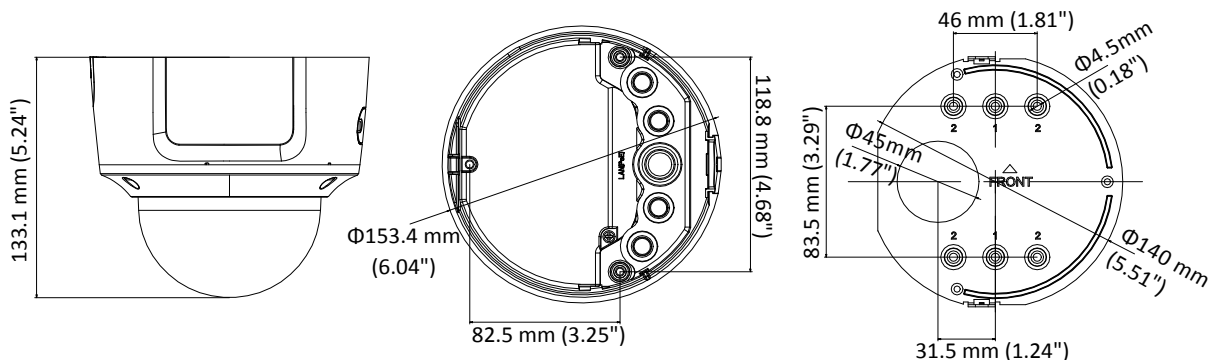

## Specifications

<b>Camera</b>	
Image Sensor	1/3" Progressive Scan CMOS
Min. Illumination	Color: 0.01 Lux @ (F1.2, AGC ON), 0.018 Lux @ (F1.6, AGC ON), 0 Lux with IR
Shutter Speed	1/3 s to 1/100,000 s
Slow Shutter	Yes
Auto-Iris	No
Day & Night	IR Cut Filter
Digital Noise Reduction	3D DNR
WDR	120dB
3-Axis Adjustment	Pan: 0° to 355°, tilt: 0° to 75°, rotate: 0° to 355°
<b>Lens</b>	
Focal length	2.8 to 12 mm
Aperture	F1.6
Focus	Auto
FOV	horizontal FOV: 98° to 28° vertical FOV: 51° to 16° diagonal FOV: 115° to 32°
Lens Mount	Φ14
<b>IR</b>	
IR Range	Up to 30 m
Wavelength	850nm
<b>Compression Standard</b>	
Video Compression	Main stream: H.265/H.264 Sub-stream: H.265/H.264/MJPEG Third stream: H.265/H.264
H.264 Type	Main Profile/High Profile
H.264+	Main stream and sub-stream support
H.265 Type	Main Profile
H.265+	Main stream and sub-stream support
Video Bit Rate	32 Kbps to 16 Mbps
Audio Compression	G.711/G.722.1/G.726/MP2L2/PCM
Audio Bit Rate	64Kbps(G.711)/16Kbps(G.722.1)/16Kbps(G.726)/32-192Kbps(MP2L2)
<b>Smart Feature-set</b>	
Behavior Analysis	Line crossing detection, intrusion detection
Face Detection	Yes
Region of Interest	1 fixed region for main stream and sub-stream
<b>Image</b>	
Max. Resolution	2560 × 1440
Main Stream	50Hz:25fps (2560 × 1440, 2304 × 1296, 1920 × 1080) 60Hz: 30fps (2560 × 1440, 2304 × 1296, 1920 × 1080)
Sub-Stream	50Hz: 25fps (640 × 480, 640 × 360, 320 × 240) 60Hz: 30fps (640 × 480, 640 × 360, 320 × 240)
Third Stream	50Hz: 25fps (1280 × 720, 640 × 360, 352 × 288) 60Hz: 30fps (1280 × 720, 640 × 360, 352 × 240)

## Dimensions