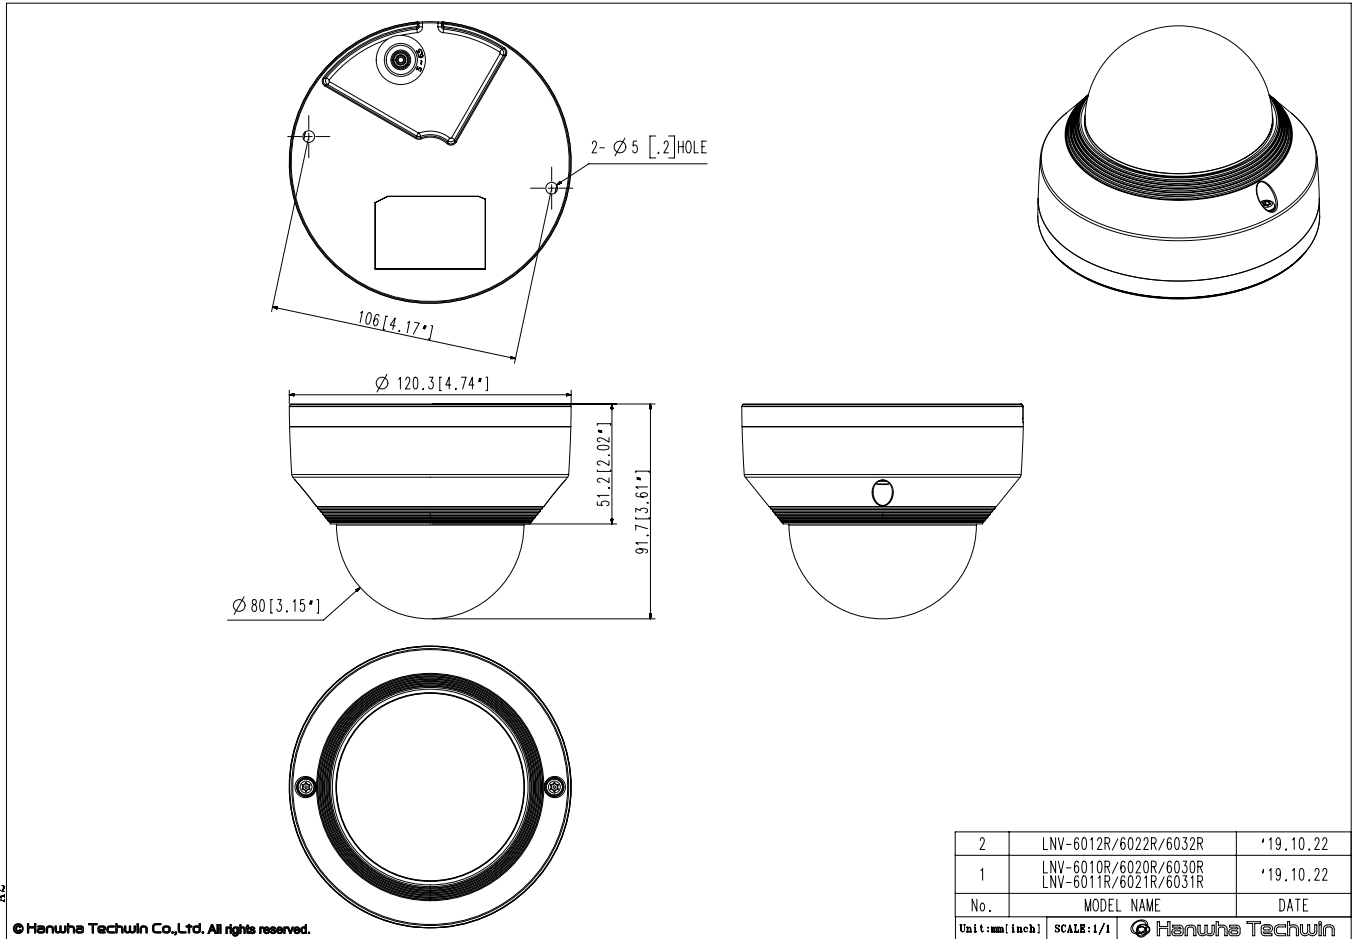

LNV-6012R

2M IR Vandal Dome Camera

Unit: mm [inch]

CAD

A2